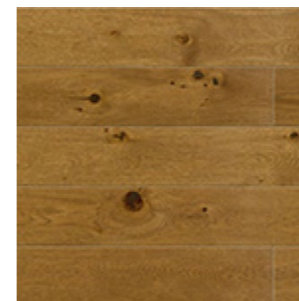

UKS

Valge kolme profiiliga raamuks